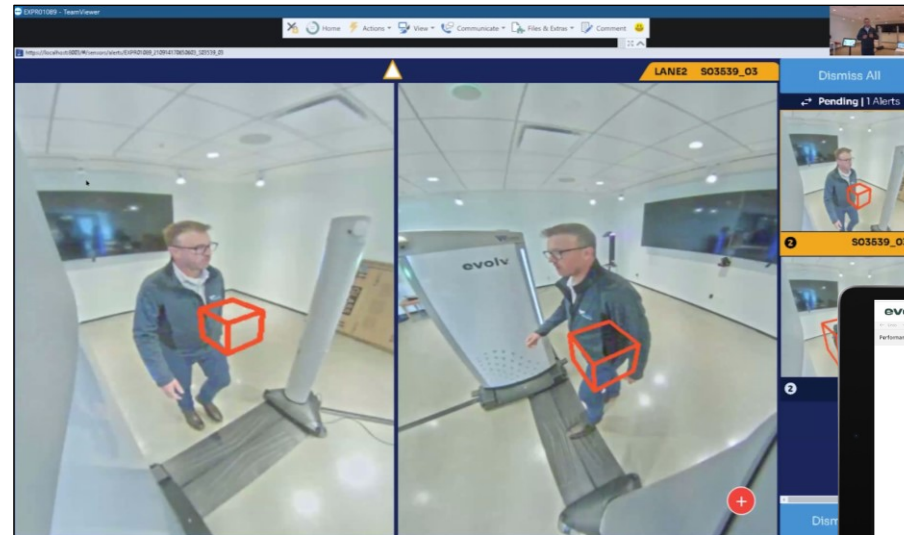

Propane IED

Brindisi, Italy

The Protection Paradox

The Evolv Express

AI-Based Weapons Detection for Frictionless Screening

- **10X faster** than metal detectors
- **Differentiates** between weapons and personal items
- **Directed Search** - fast, dignified, unbiased
- Updates and data analytics delivered **via cloud**
- **Integrates** into existing venue infrastructure