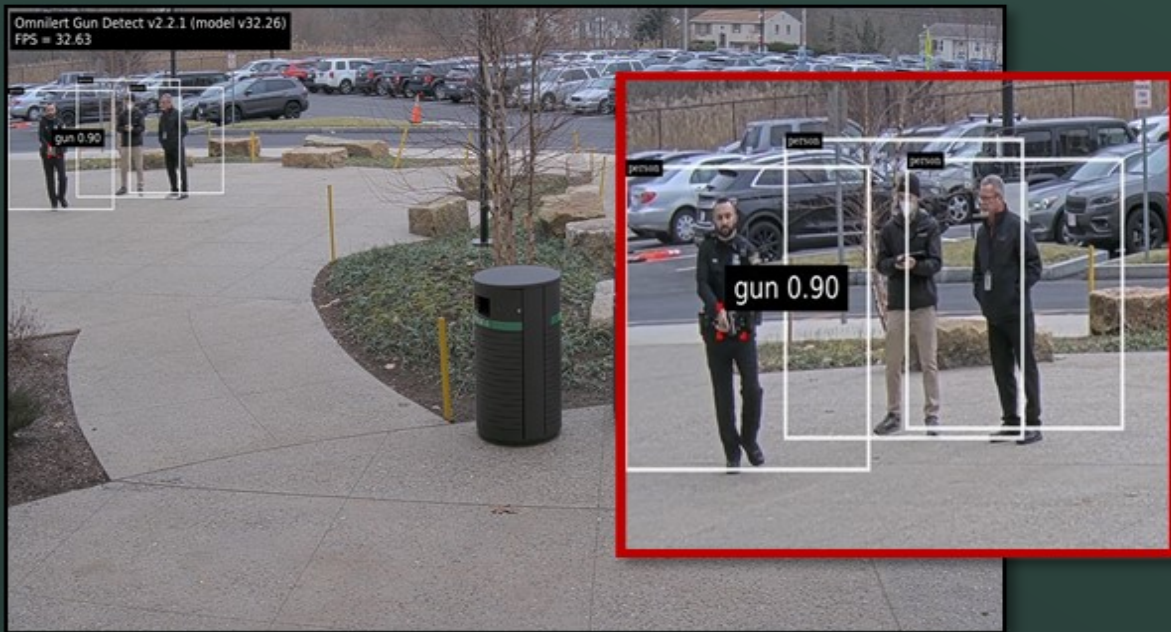

>4,000

Evolv Express **systems** **deployed** in the U.S. & abroad

THE IMPACT

145,000 Guns
170,000 Knives

Customer reported verified **threats** found in 2023

17/100 Top School Districts

Over 700 School Buildings

Evolv Extend

*Extending
Your
Security
Perimeter*

Evolv Brandished Weapon Threat Solution

Primary Objectives

Provides Reliable, Real-Time, On-Site Communications as soon as a Situation is Identified

1. **Scenario 1** – React To A Person Trying to Enter With a Brandished Gun
2. **Scenario 2** – React To Disturbance / Fight Outside The Entrance or in the Parking Lot That Escalates Into a Brandished Weapon