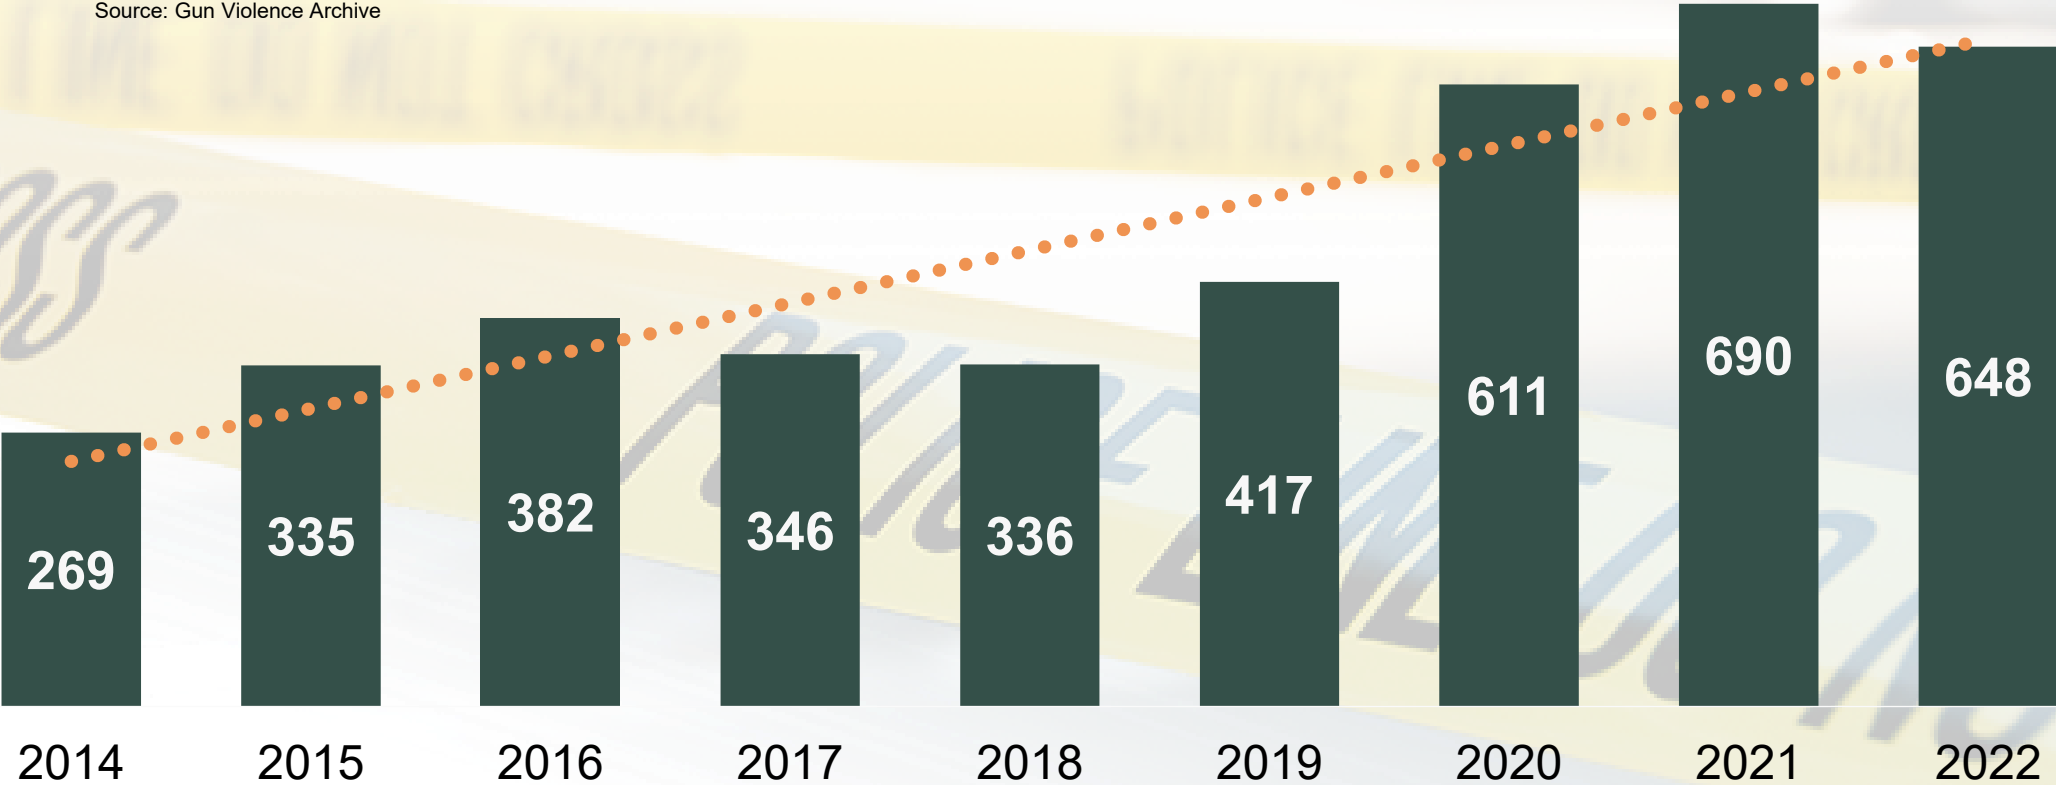

Gun Violence in the U.S. Continues to Escalate

Mass Shootings

Source: Gun Violence Archive